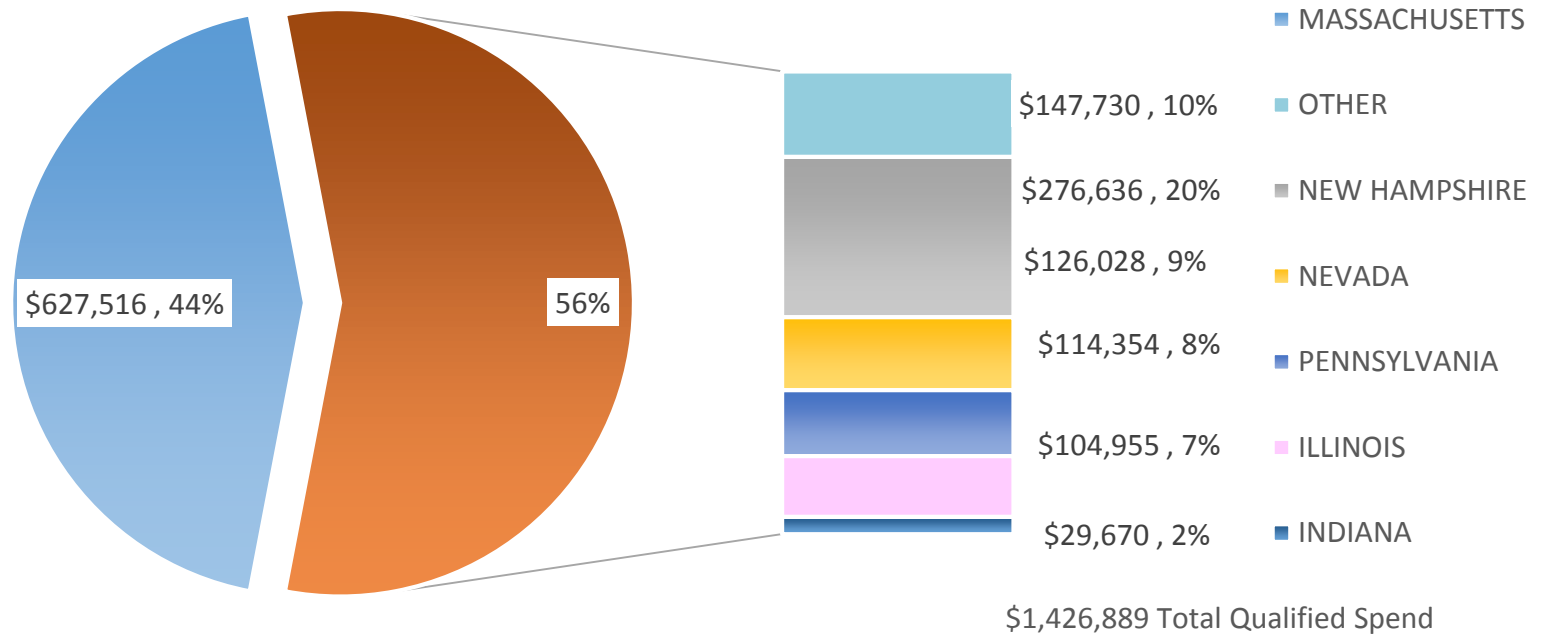

Spend by State

Q1 2019 Total Qualified Spend By State