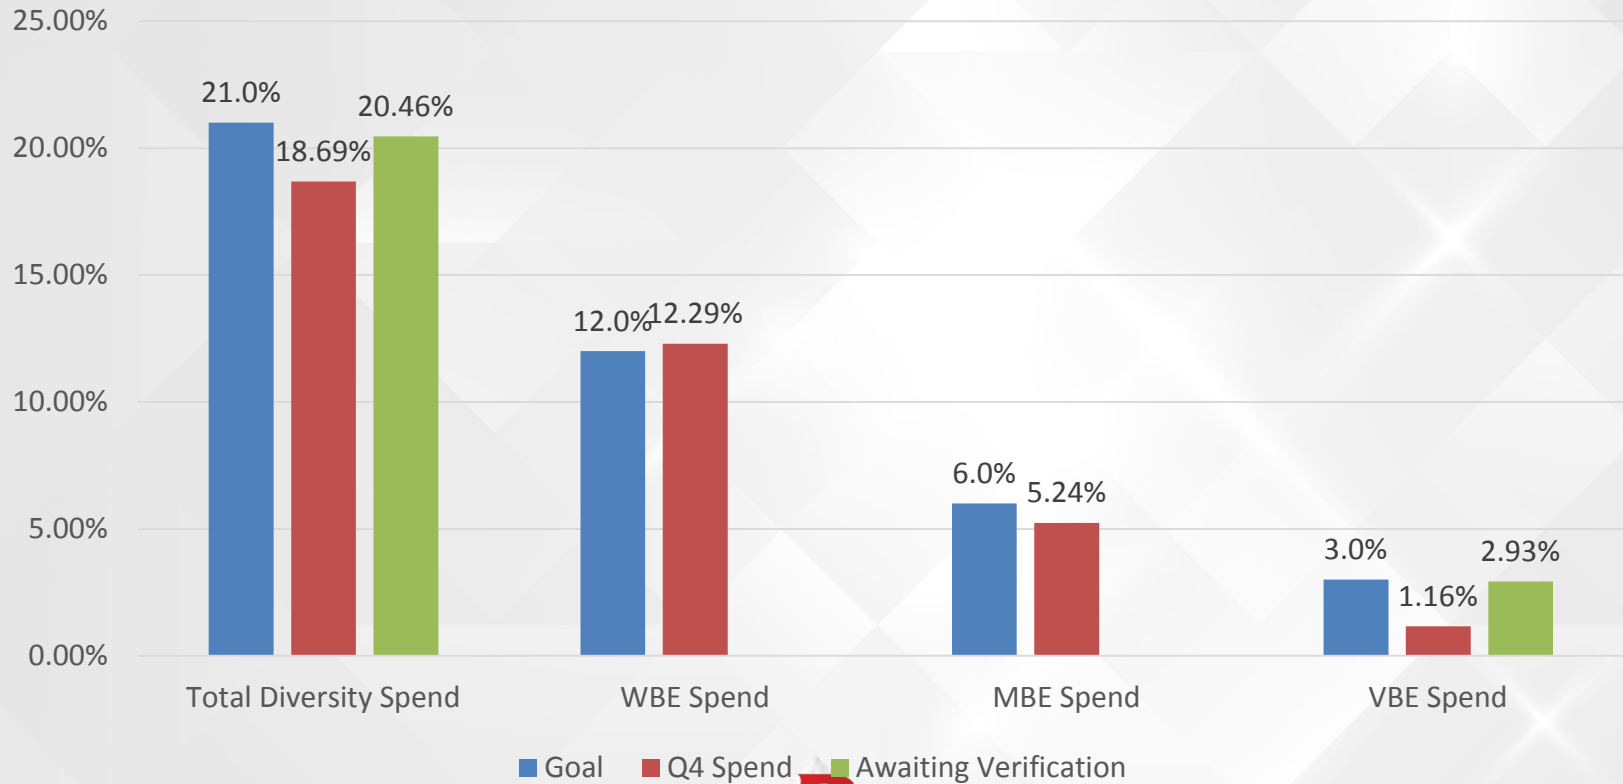

As of March 31, 2016:

	Employees
Diversity	18%
Veterans	3%
Massachusetts	74%
Local	37%
Male/Female	53% / 47%

Employment

As of March 31, 2016:

	1st	2015
Promotions	7	40
Internal Transfers	16	36

Spend by State

Local Spend

Total Host & Surrounding Community Spend: \$72,918.00

Vendor Diversity Spend

Q1 2016

Revenue & Taxes

Month	Revenue	Taxes @ 49%
January	\$12,531,140.69	\$6,140,258.94
February	\$12,669,678.44	\$6,208,142.44
March	\$13,496,232.21	\$6,613,153.78
Quarter Totals	\$38,697,051.34	\$18,961,555.16
2015 Totals	\$88,230,548.03	\$43,232,968.53