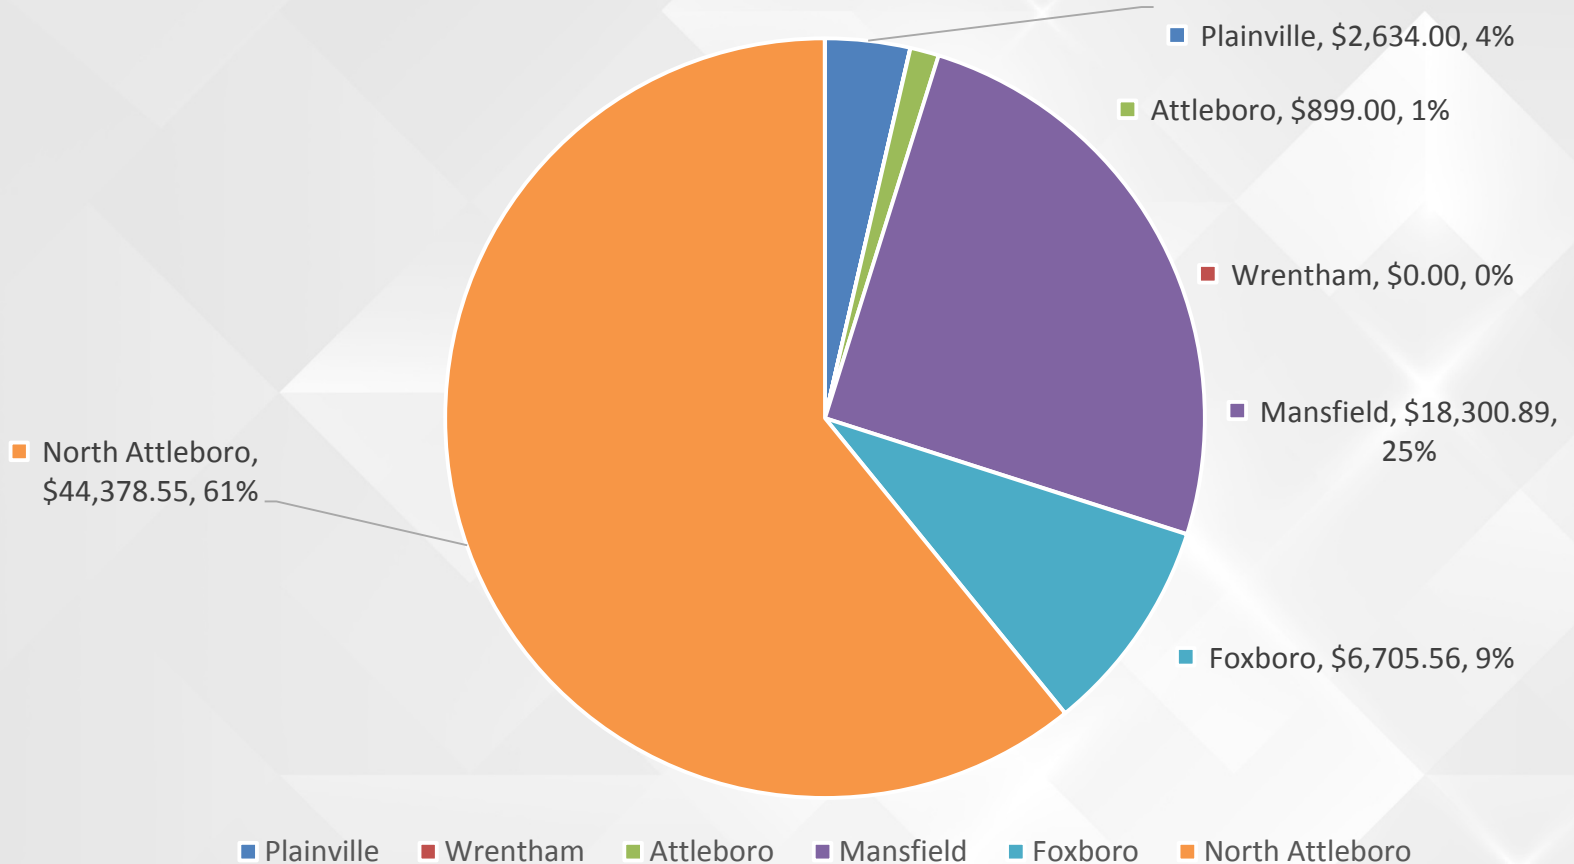

Local Spend

Total Host & Surrounding Community Spend: $72,918.00