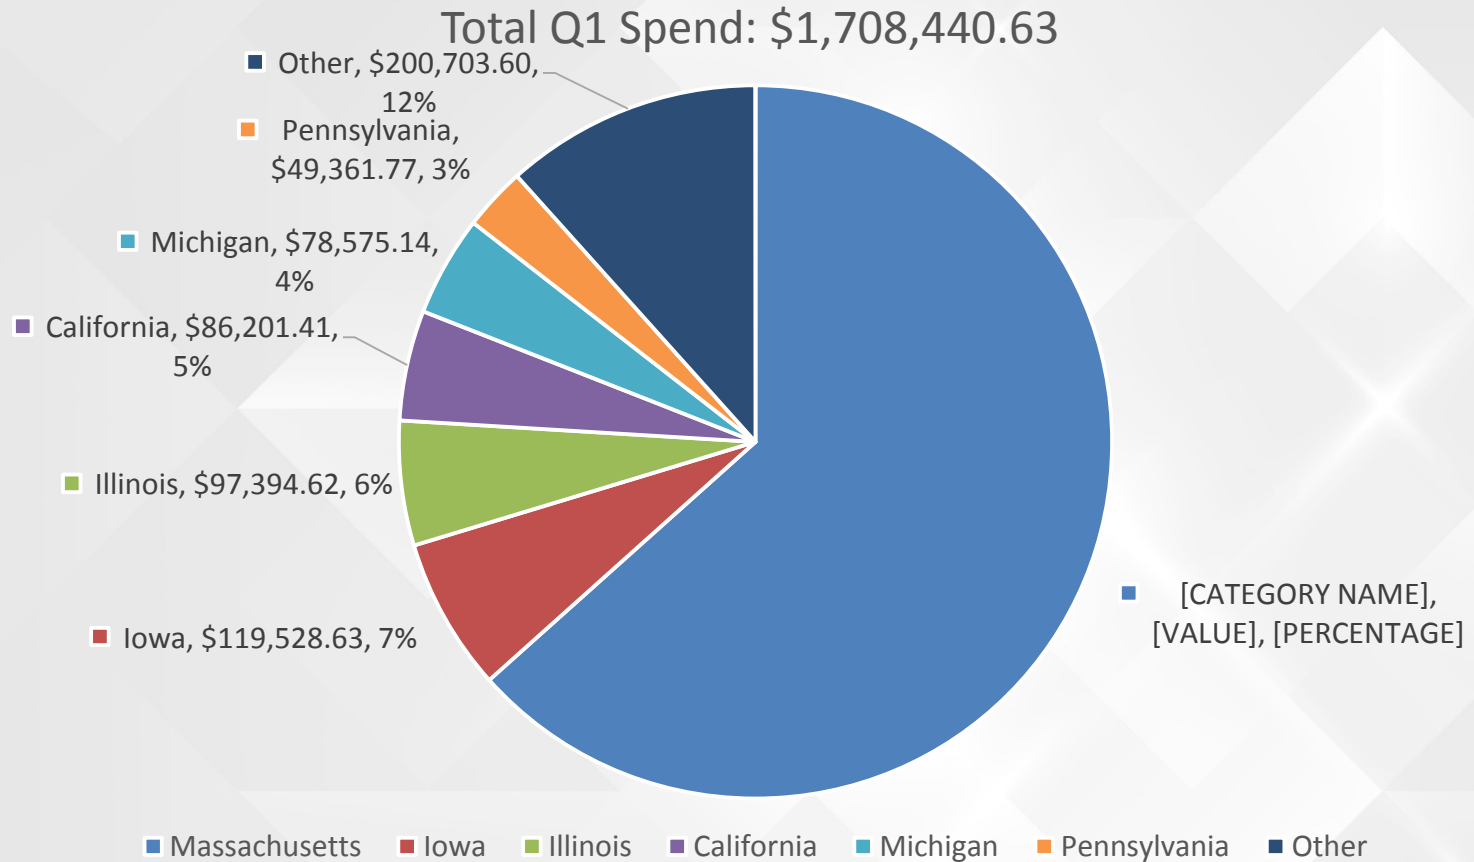

As of March 31, 2016:

	Employees
Diversity	18%
Veterans	3%
Massachusetts	74%
Local	37%
Male/Female	53% / 47%

Employment

As of March 31, 2016:

	1st	2015
Promotions	7	40
Internal Transfers	16	36

Spend by State