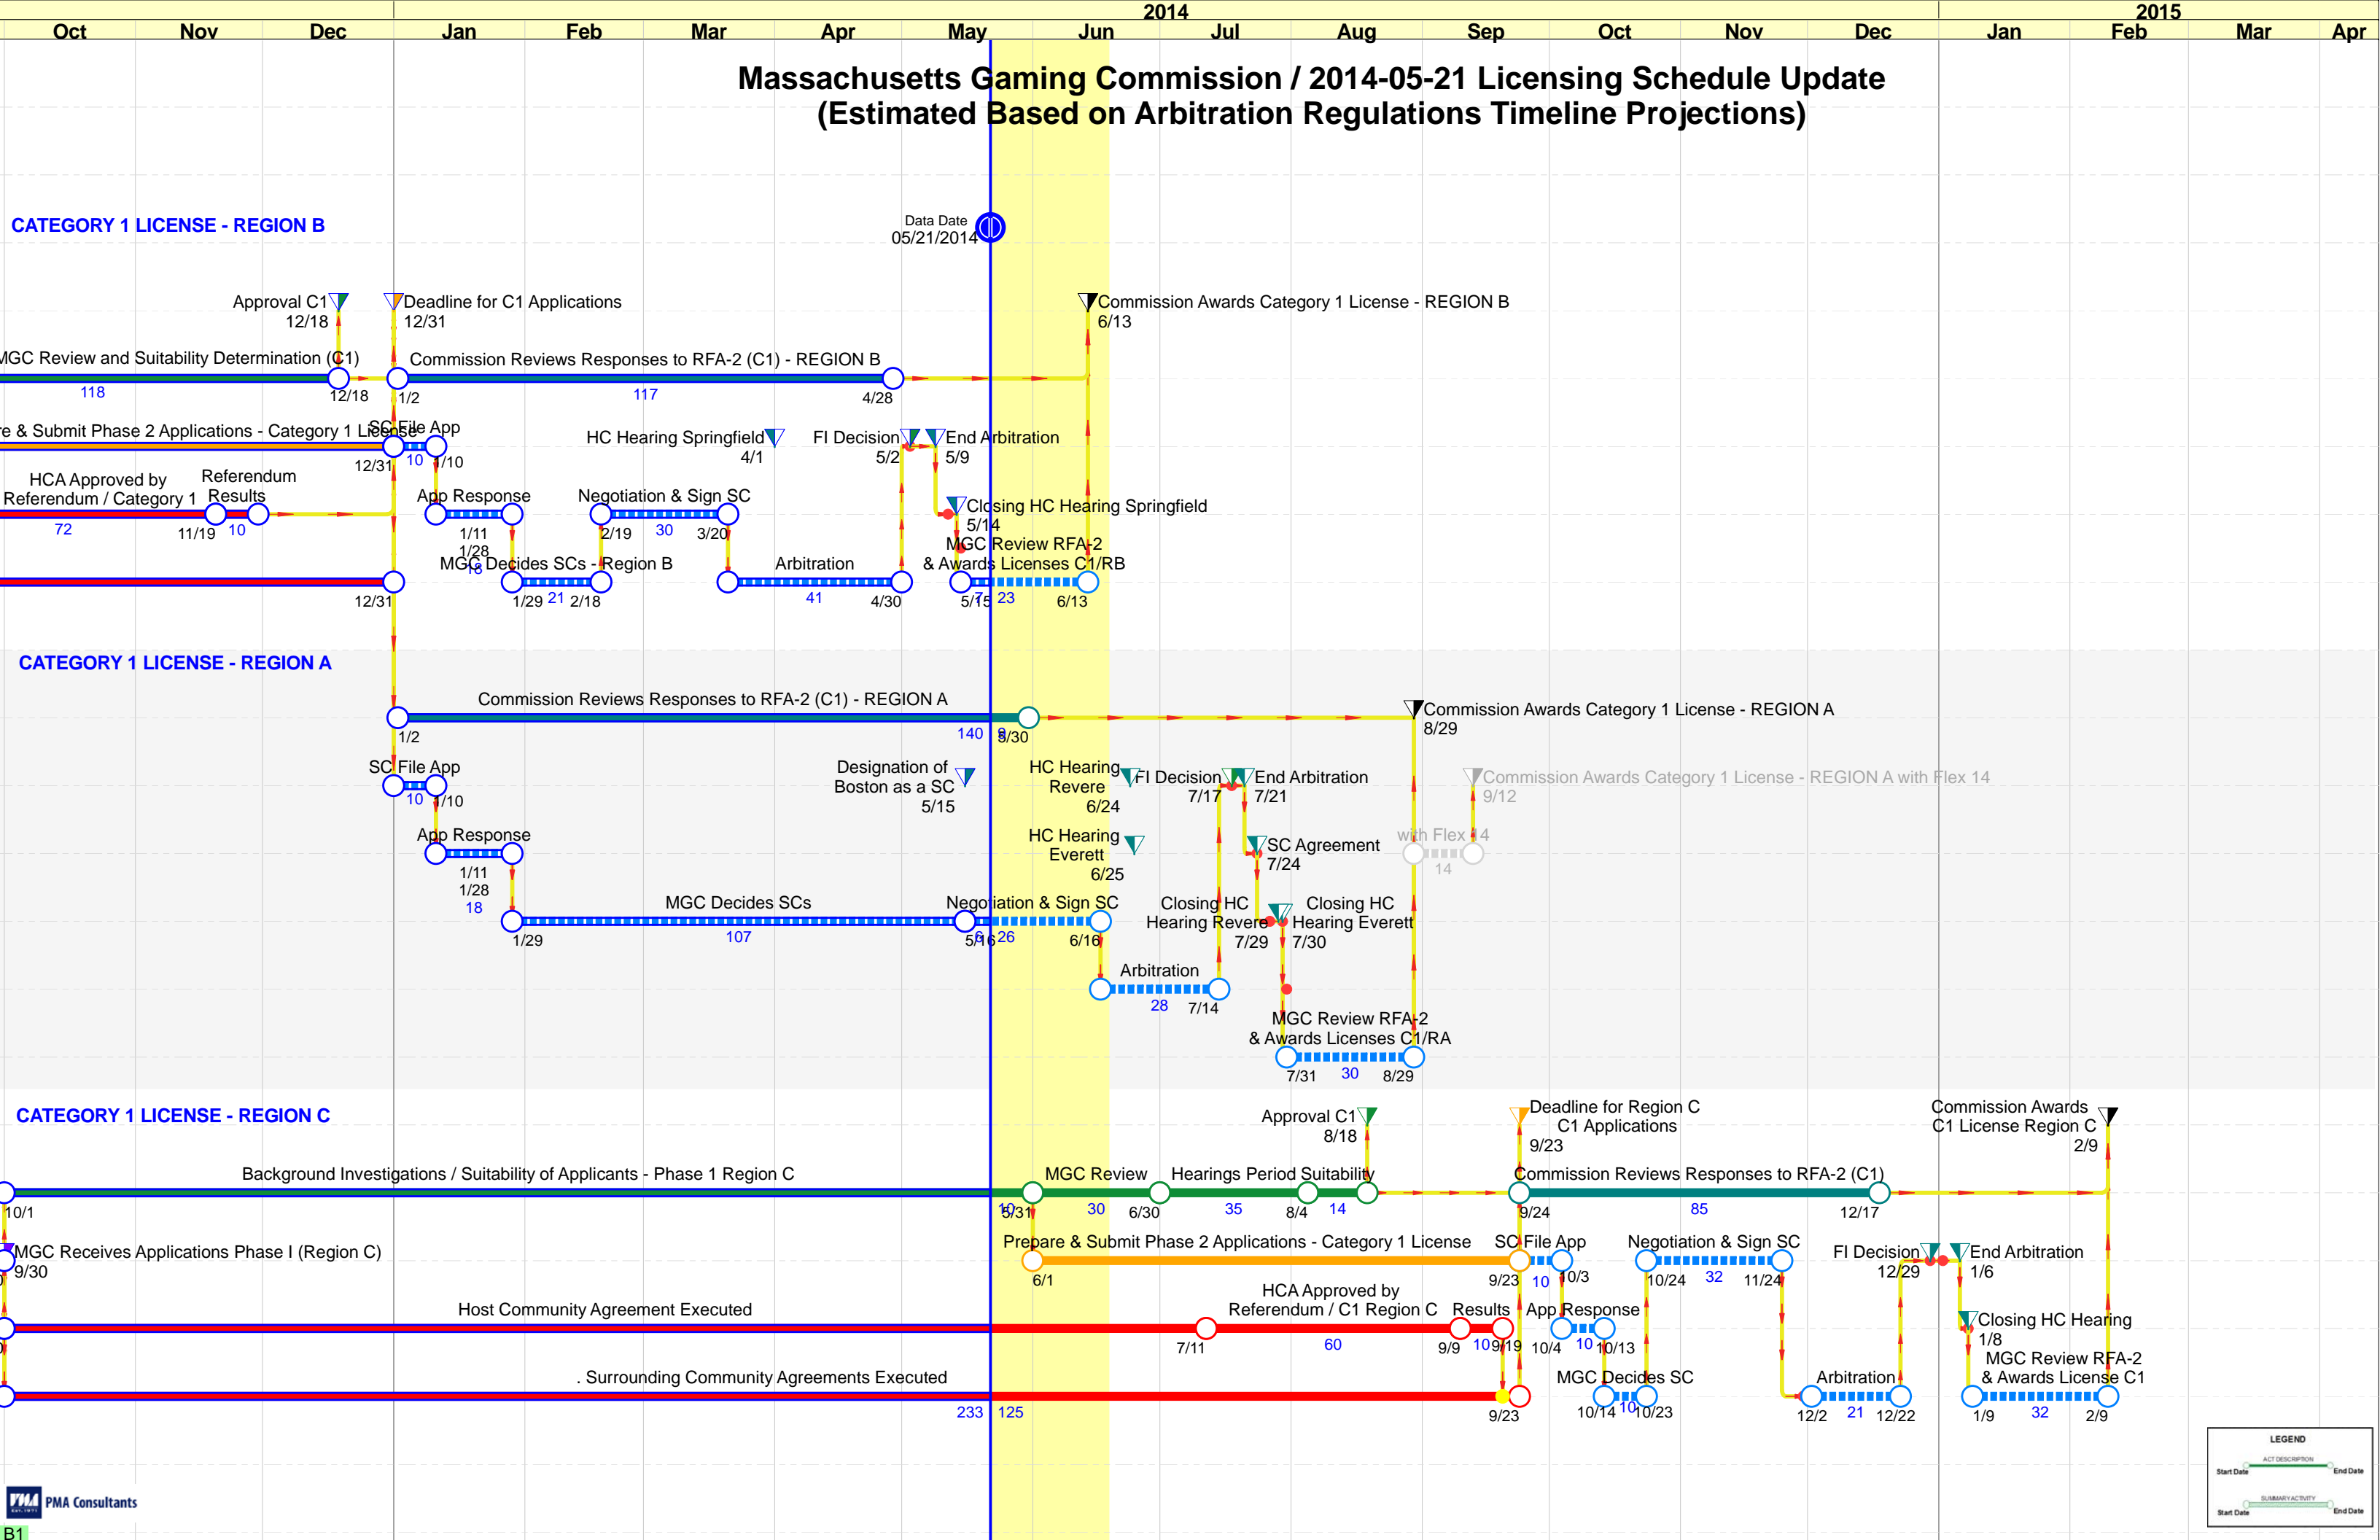

Massachusetts Gaming Commission / 2014-05-21 Licensing Schedule Update (Estimated Based on Arbitration Regulations Timeline Projections)

LEGEND

- ACT DESCRIPTION (Green line with arrowheads)
- SUMMARY ACTIVITY (Blue dashed line)